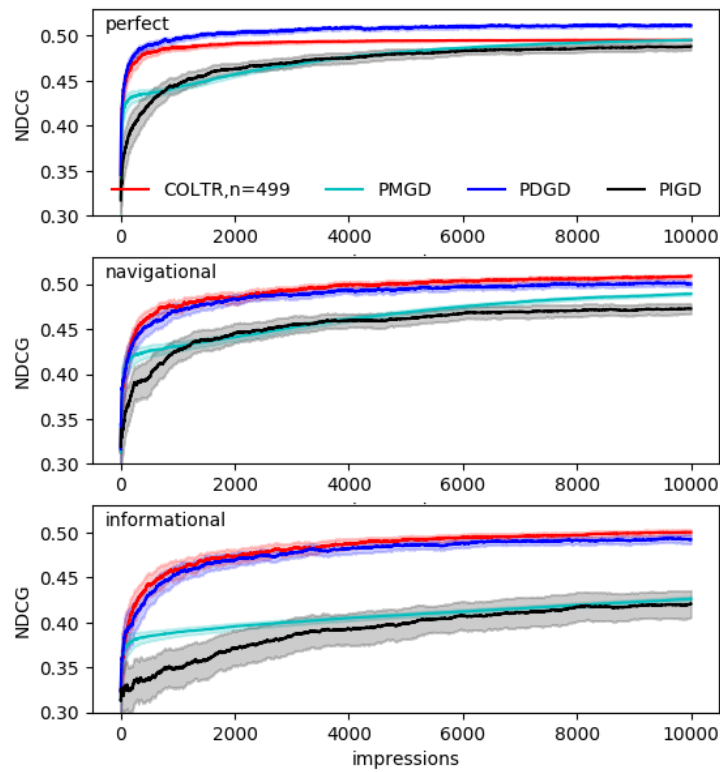

Appendix: Offline performance under three different click models for MQ2007, MQ2008, MSLR-WEB10k and Yahoo!, the shaded areas indicate the standard deviation.

MQ2007

MQ2008

MSLR-WEB10k

Yahoo!