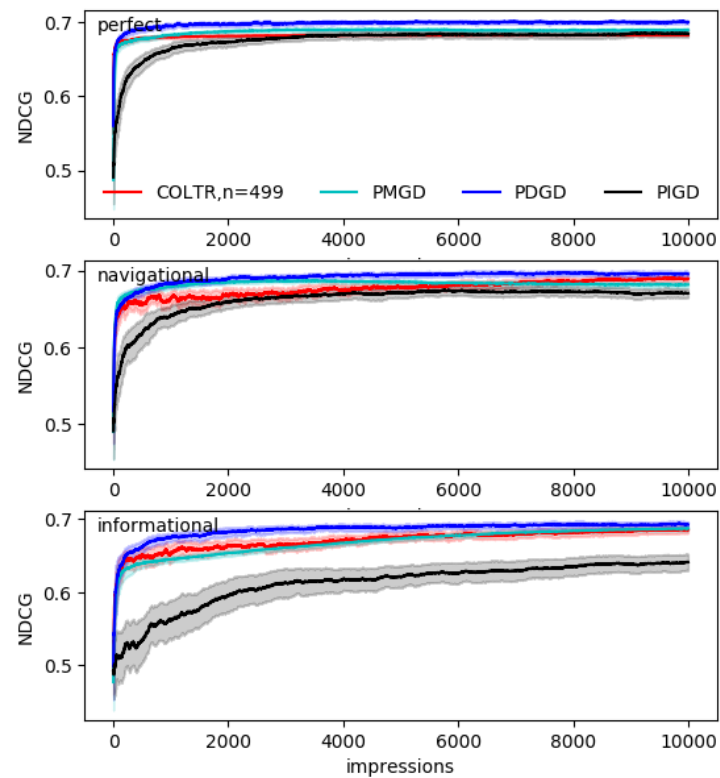

Appendix: Offline performance under three different click models for MQ2007, MQ2008, MSLR-WEB10k and Yahoo!, the shaded areas indicate the standard deviation.

MQ2007

MQ2008

MSLR-WEB10k

Yahoo!