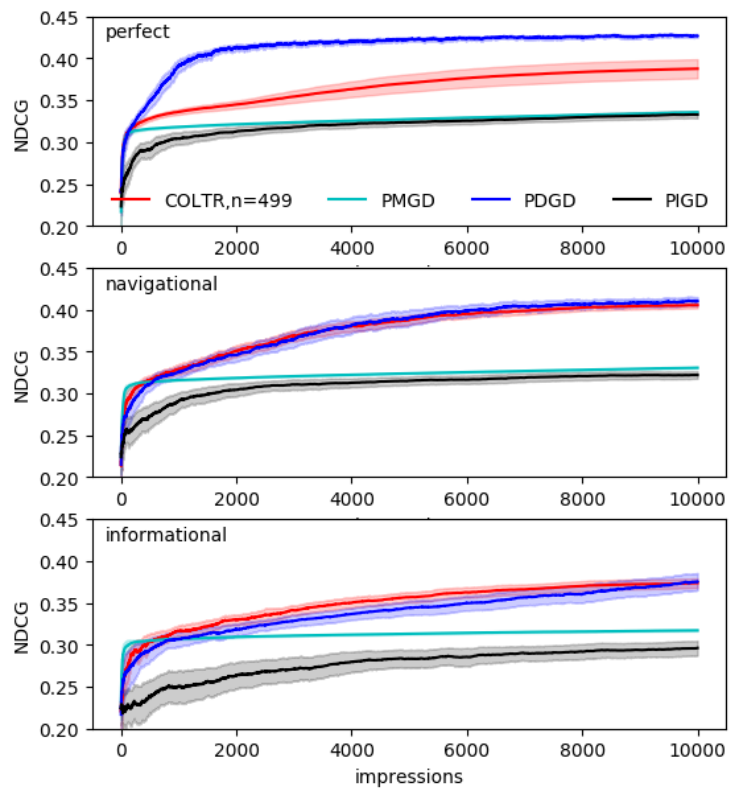

Appendix: Offline performance under three different click models for MQ2007, MQ2008, MSLR-WEB10k and Yahoo!, the shaded areas indicate the standard deviation.

MQ2007

MQ2008

MSLR-WEB10k

Yahoo!